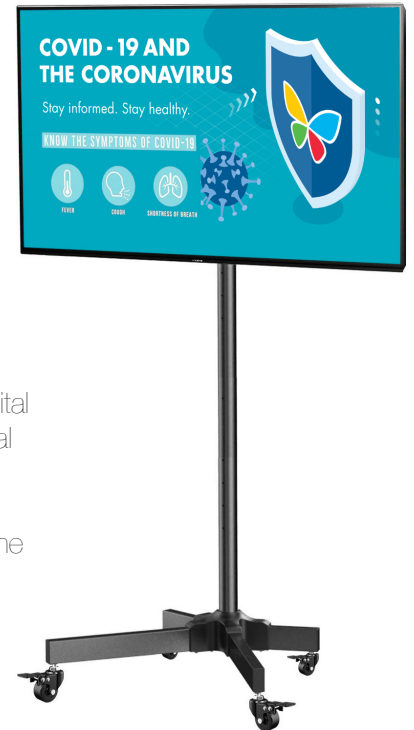

Nanonation recognizes the challenges many facilities are facing as they have to adjust policies, wayfinding directions, and manage flow of visitors. We are prepared to help deliver these critical messaging needs and are offering content creation services at no cost along with special dramatically reduced software licensing and hosting costs to organizations affected by the COVID-19 situation.

This five unit package includes everything needed to deploy a dynamic and portable digital messaging system at your facilities. Each unit includes a 43" display with attached digital media player, mounted to an adjustable rolling cart with locking wheels. The system connects to your network wirelessly (or wired) allowing it to be updated from anywhere, including by remote team members. Playlists of images, videos and even links to real time web resources can all be displayed.

INCLUDED IN PACKAGE

- 5x 43" Commercial Grade Displays
- 5x 1080p Digital Media Players (Wired/Wi-Fi Capable)
- 5x Rolling Stands or Wall Mounts (your choice)
- All software and hosting services for one year

INCLUDED IN PACKAGE (ALL COSTS WAIVED)

- New account setup
- Content Management Training
- Player Setup & Staging
- 3 Custom Static Image Content Spots

PACKAGE COST: $9850 for all 5 units + shipping

ADDITIONAL OPTIONS

Each Additional Unit: $1,970
Additional Custom Content Spot: $330
Each Custom Animation Spot: $660

FEATURES

- Easily schedule content from any web browser
- Content runs locally on player even if internet connection is lost
- Target content by screen or groups of screens
- Divide the screen into multiple zones
- Supports JPG, PNG, MP4, MOV, Webpages, and many other common formats
- Options for live video input
- Options for news and weather feeds

We estimate shipping to your facility in 10 days or less of your order. In order to be able to deliver the solution as rapidly as possible, exact models of players, screens and mounts may vary based on availability but all will meet at least the minimum specifications shown here.