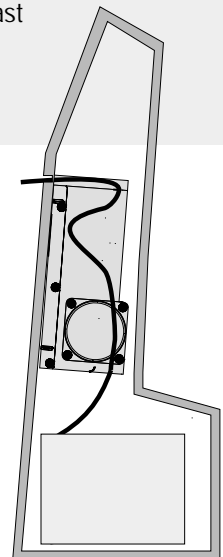

## Extreme operational reliability

The new TTP 8200 is robust, simple and extremely reliable. It can handle unfriendly environments, e.g. cold, heat, strong vibrations. Its only consumable is paper (on rolls or fanfold), and it requires minimal maintenance. The TTP 8200 offers practical functions such as a built-in paper cutter and a presenter, which keeps the paper inside the printer and feeds it out only after printing is completed, thereby reducing the risk of error; for instance, the user cannot start to pull on the printout until printing is complete.

## Simple system integration

The TTP 8200 advanced electronics simplify system integration. The built-in control board is powerful, and offers a multitude of functions, including fast system capacity for Windows printouts and for text/graphics processing in other operating systems.

Roll under loop

Roll over loop down

Narrow kiosk fit,  
fan fold paper

## Applications

- Internet kiosks
- Information terminals
- Multimedia kiosks
- ATM/Statement printers
- Form printing
- Employment kiosks

The TTP 8200 is a complete flexible printing concept.

Every aspect of kiosk printing is addressed, from mounting position, to paper handling, to power supply, and much more. For instance the available roll holders make it possible to fit rolls of up to 150 mm behind the printer, but also both 150 mm and 250 mm rolls under the printer. The ingenious roll holder fits both roll sizes without being larger than a 150 mm holder. There is no limitation to kiosk design when using a Swecoin kiosk printer.