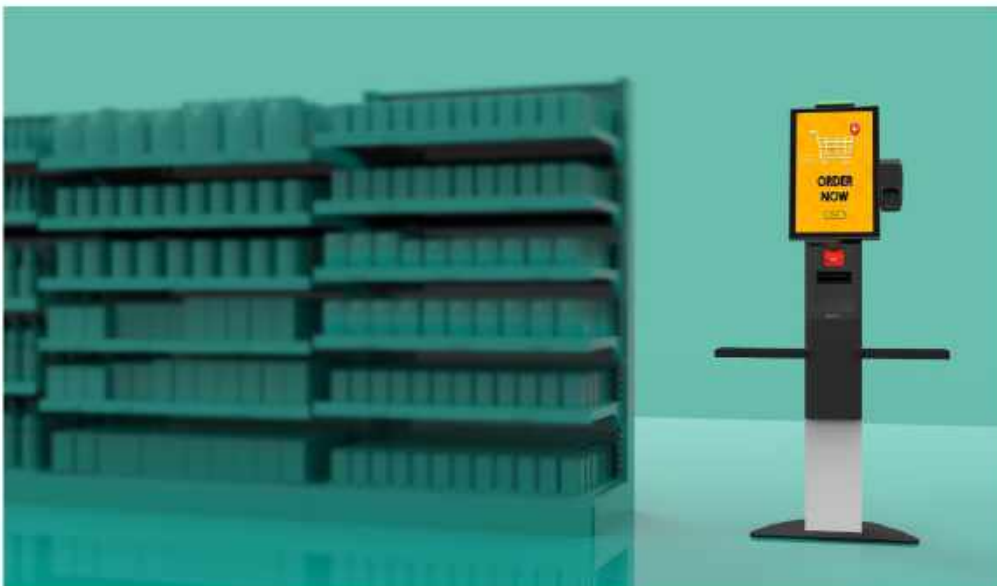

KS-3682W (Xelf)

01/ Self Service, Optimize queuing and improve efficiency

Scan

Print

Payment

Counter

02/ 15 | 15.6 | 17 | 22

Four Sizes & resolutions
to fulfill different needs

03/ Xelf

- **Classic Standalone**
- **Elegant Desktop**
- **Simple Wall-mount**

04/ Self-Checkout

Fast, efficient checkout to improve your customer's experience and your bottom line.

05/ Self-Ordering

Expand your in-store aisles or your menu boards to expand your sales.

06/ Expandable Service

Device flexibility, expand your kiosk capabilities through additional devices.

Specifications

Display

- 15" / 15.6" / 17" / 22"

CPU

- Intel® Celeron® 3965U 2M Cache, 2.20 GHz
- Intel Core™ i3 7100U 3M Cache, 2.40 GHz
- Intel Core™ i5 7300U 3M Cache, up to 3.50 GHz
- RK-3288 Quad Core Cortex A17-1.6Ghz