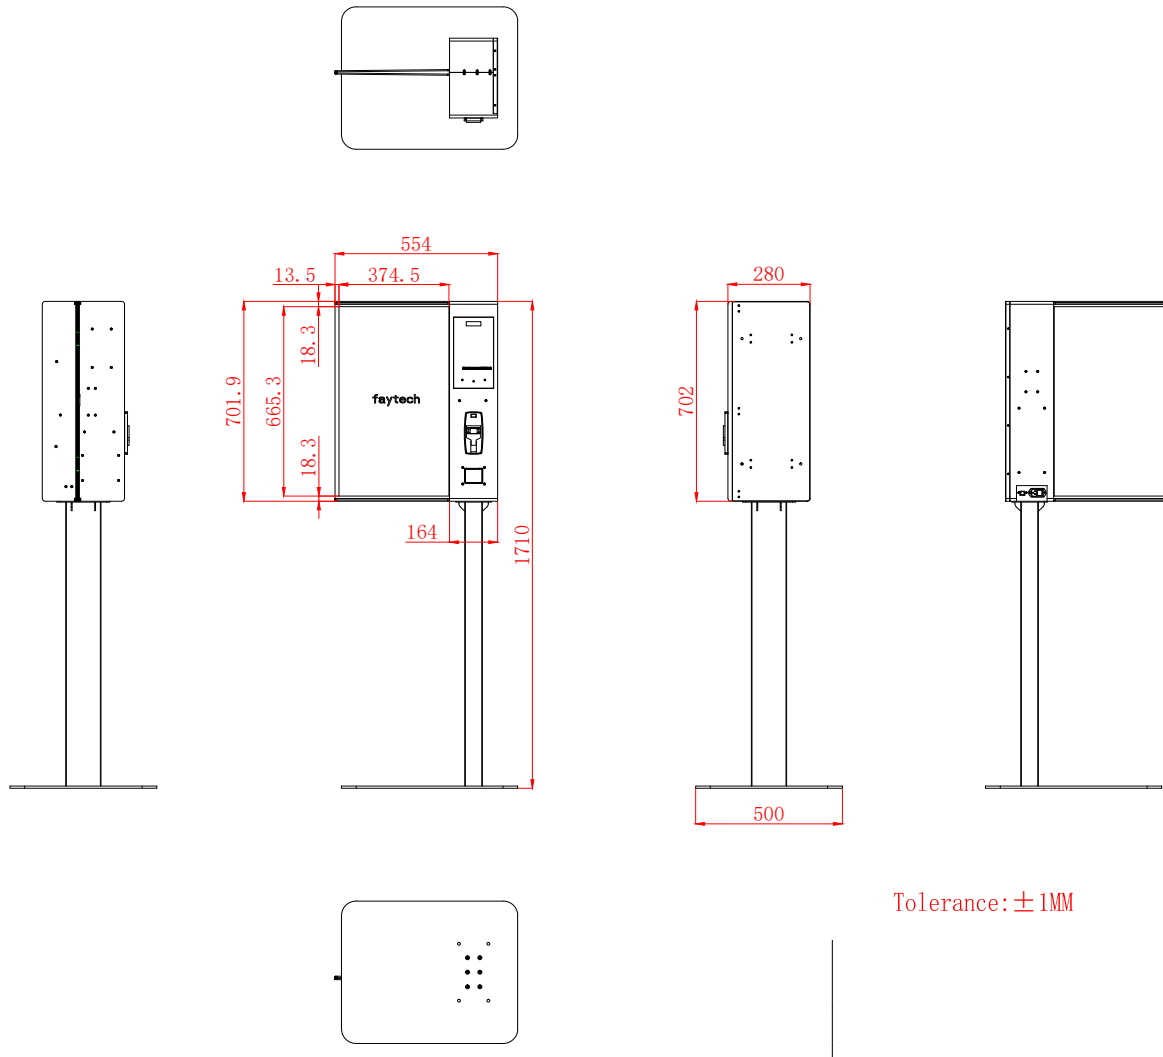

POWER

Power Indicator	Green LED
Working Power	100-240V
Power Consumption	45W
Stand-By Consumption	<2W

WEIGHT & PACKAGING

	Net Weight	18.45 kg est.
Touch Kiosk	Gross Weight	54.00 kg est. (incl. Cartonage)
	Packaging Size L x W x H [mm]	880.0 x 560.0 x 820.0
Stand	Net Weight	6.00 kg est.
	Gross Weight	8.00 kg est. (incl. Cartonage)
	Packaging Size L x W x H [mm]	1090.0 x 250.0 x 190.0
Stand Base	Net Weight	17.70 kg est.
	Gross Weight	19.00 kg est. (incl. Cartonage)
	Packaging Size L x W x H [mm]	770.0 x 570.0 x 75.0
Packaging Material	100% recyclable cardboard, wood and polyethylene (PE)	

DIMENSIONS

Pictures show sample configurations, real product may vary.

30" TRANSPARENT OLED TOUCH KIOSK (X6413E)

Tolerance: $\pm 1\text{MM}$

UPDATE NOTES:

Version:	Changes:
v1	First version