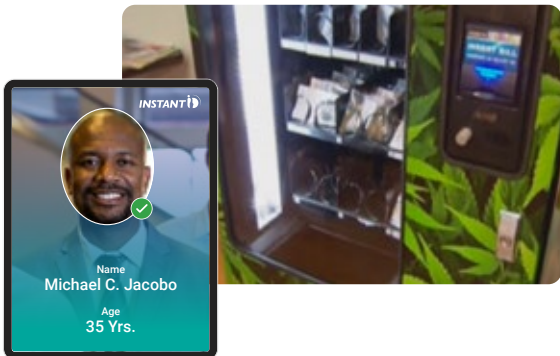

## Get started in minutes

InstantID stations are just a webcam on a PC, a tablet or a smartphone. Setup as many as you need, wherever you need them

Users scan QR code or click enrollment link

### Optional Services

DMV Check, Social Security Check, Global Sanctions Check, Criminal background check, COVID-19 Vaccination Status Check

**Ticket Purchase and Venue  
Access Management**

**Visitor Management**