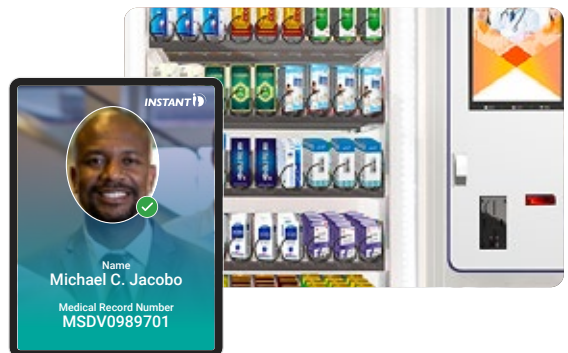

Rx Dispensing