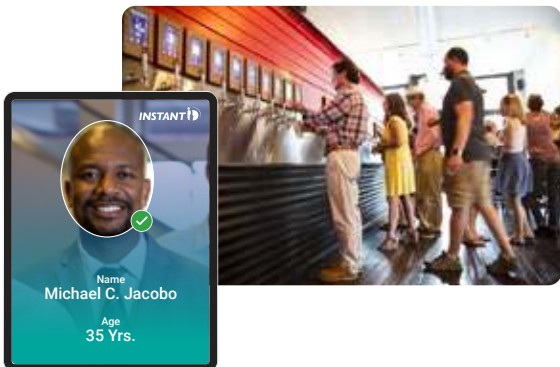

Self Service Alcohol