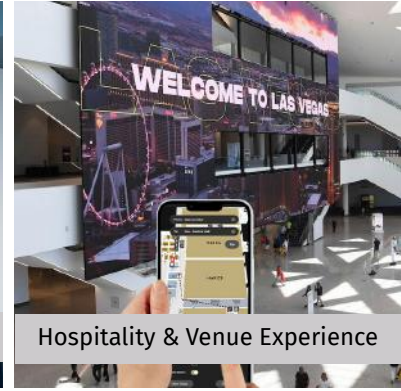

Powered by an immersive, easy-to-use content management software, the process of creating, managing, and enhancing any client's designed content has never been more accessible. With fully customizable integrations spanning digital signage, space management, room scheduling, interactive 3D wayfinding, contact-less interaction technology, large array video walls, native or HTML mobile apps, and more, 22Miles brings limitless content experiences from idea to installation.

Workplace Management

Healthcare Communications

Govt. & City Communications

Campus Engagement

Mixed Use & Tenant Experience

Airport & Transportation

Banking & Retail

Hospitality & Venue Experience

Who we serve

22Miles creates a unique experience for agile environments, interactive applications, directories, and visually impactful informational content for healthcare, education, venues, corporate workspaces, experience centers, transportation hubs, government, smart cities, retail, or large campuses.