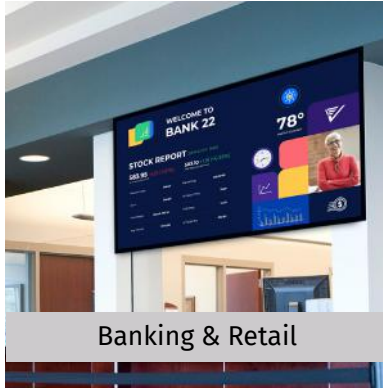

Govt. & City Communications

Airport & Transportation

Hospitality & Venue Experience

Banking & Retail