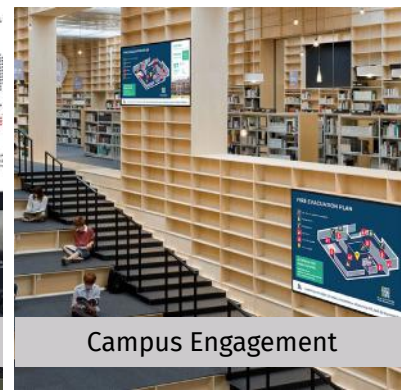

Mobile App & Augmented Reality

Interactive wayfinding

Video Wall & Mixed Tile Wall

Digital Signage and Kiosk

Space Utilization

Our Solutions

22Miles is the global leader in cross-functional digital signage solutions. Our flexible system is a forward-thinking platform for organizations and facilities of all markets, providing digital connectivity, visual communications, media management, and adaptive multi-point interactive experiences.

Powered by an immersive, easy-to-use content management software, the process of creating, managing, and enhancing any client's designed content has never been more accessible. With fully customizable integrations spanning digital signage, space management, room scheduling, interactive 3D wayfinding, contact-less interaction technology, large array video walls, native or HTML mobile apps, and more, 22Miles brings limitless content experiences from idea to installation.

Workplace Management

Healthcare Communications

Govt. & City Communications

Campus Engagement

Mixed Use & Tenant Experience

Airport & Transportation

Banking & Retail

Hospitality & Venue Experience