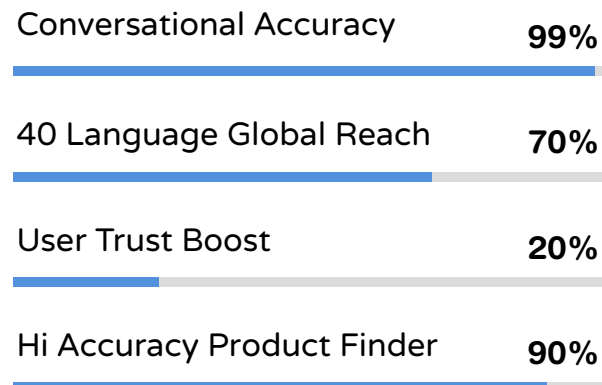

SUPERPOWERS

ABOUT ME

I'm a context aware, conversational assistant optimized to help greet shoppers, locate products and give in-store direction. As a brand ambassador, I can look and sound like anyone.