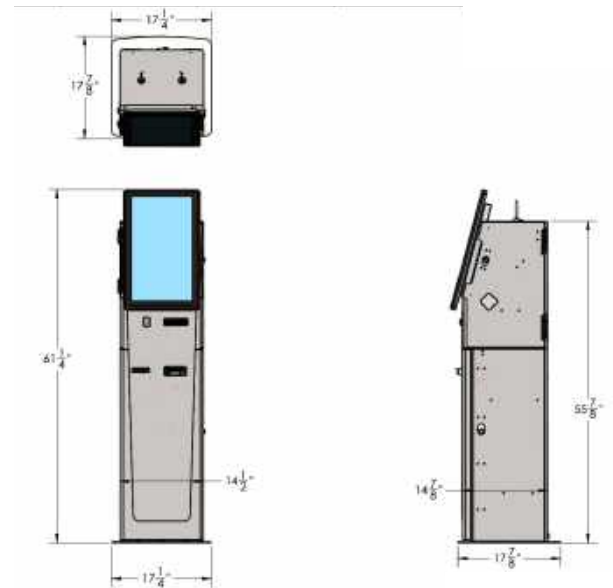

How Cash-to-Card Kiosks Work

REDYREF's solution involves strategically placing self-service kiosks near cash-centric areas like bars, restaurants, and concessions. Customers engage with a user-friendly experience:

- Choose a denomination for loading onto a prepaid Mastercard, with a limit of $500.00
- Insert cash into the kiosk
- Instantly receive a non-reloadable Mastercard
- Utilize the Mastercard for purchases wherever Mastercard is accepted

The REDYREF Offering

REDYREF provides a comprehensive package including:

- Self-standing kiosk featuring a 22-inch commercial-grade touch display with LED border lighting
- Receipt printer
- Cash acceptor
- Mastercard dispenser
- Physical Mastercards
- 24/7 customer support
- Training
- Cash pickup services
- Marketing opportunities on kiosk display and/or receipt

Customer Responsibilities

Customers are required to:

- Reload cards into the kiosk (with cards provided by REDYREF)
- Cover installation costs
- Cover freight/shipping costs

Where Are Cash-to-Card Kiosks Found?

STADIUMS

HOTELS

MALLS

EXPOS

UNIVERSITIES

MUSEUMS

FAIRS & PARKS