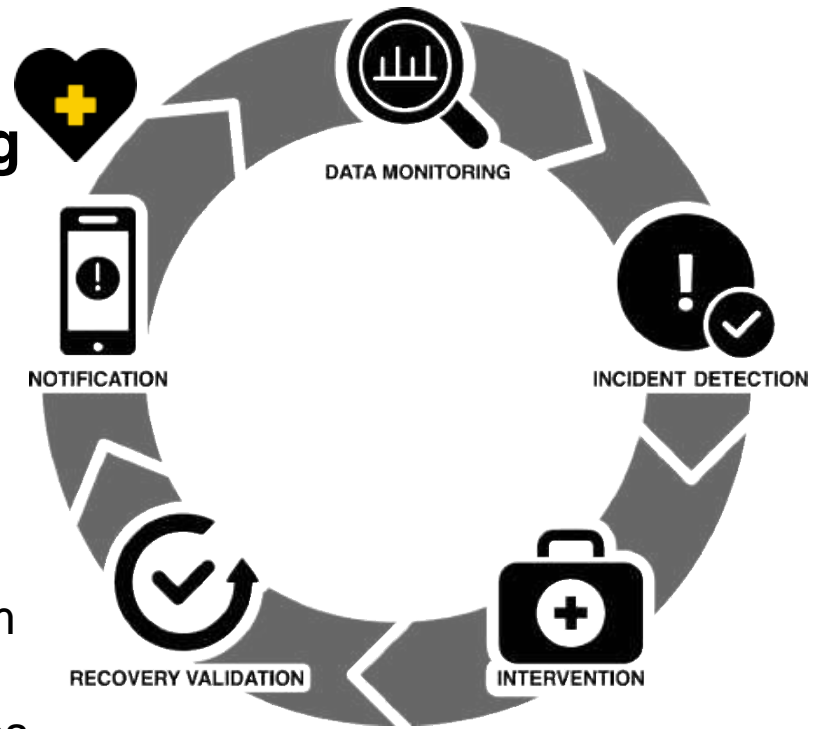

Proud Members of NAMA
(National Automatic Merchandising Association)
As NAMA members, we uphold the highest standards in the vending and convenience services industry.

AI-driven remote monitoring and management (RMM) improves the uptime of your end equipment (kiosks, vending machines, ATMs, etc).

Featuring rock-solid aluminum cases, and industrial specs, Hercules routers are battle-tested in the field routinely lasting 10+ years in the harshest environments.

Hercules AI's Auth-Healing feature reduces expensive technician dispatches, or "truck rolls", letting you focus on growing your business.

90.6
NPS Score

65,000+
Connected
Devices

2
Geo-Redundant
Data Centers

1,200+
Customers

Hercules AI: Auto-Healing

Minimize downtime with Hercules AI's ability to automatically fix common hardware, operating system (OS) and application issues that commonly plague unattended assets.